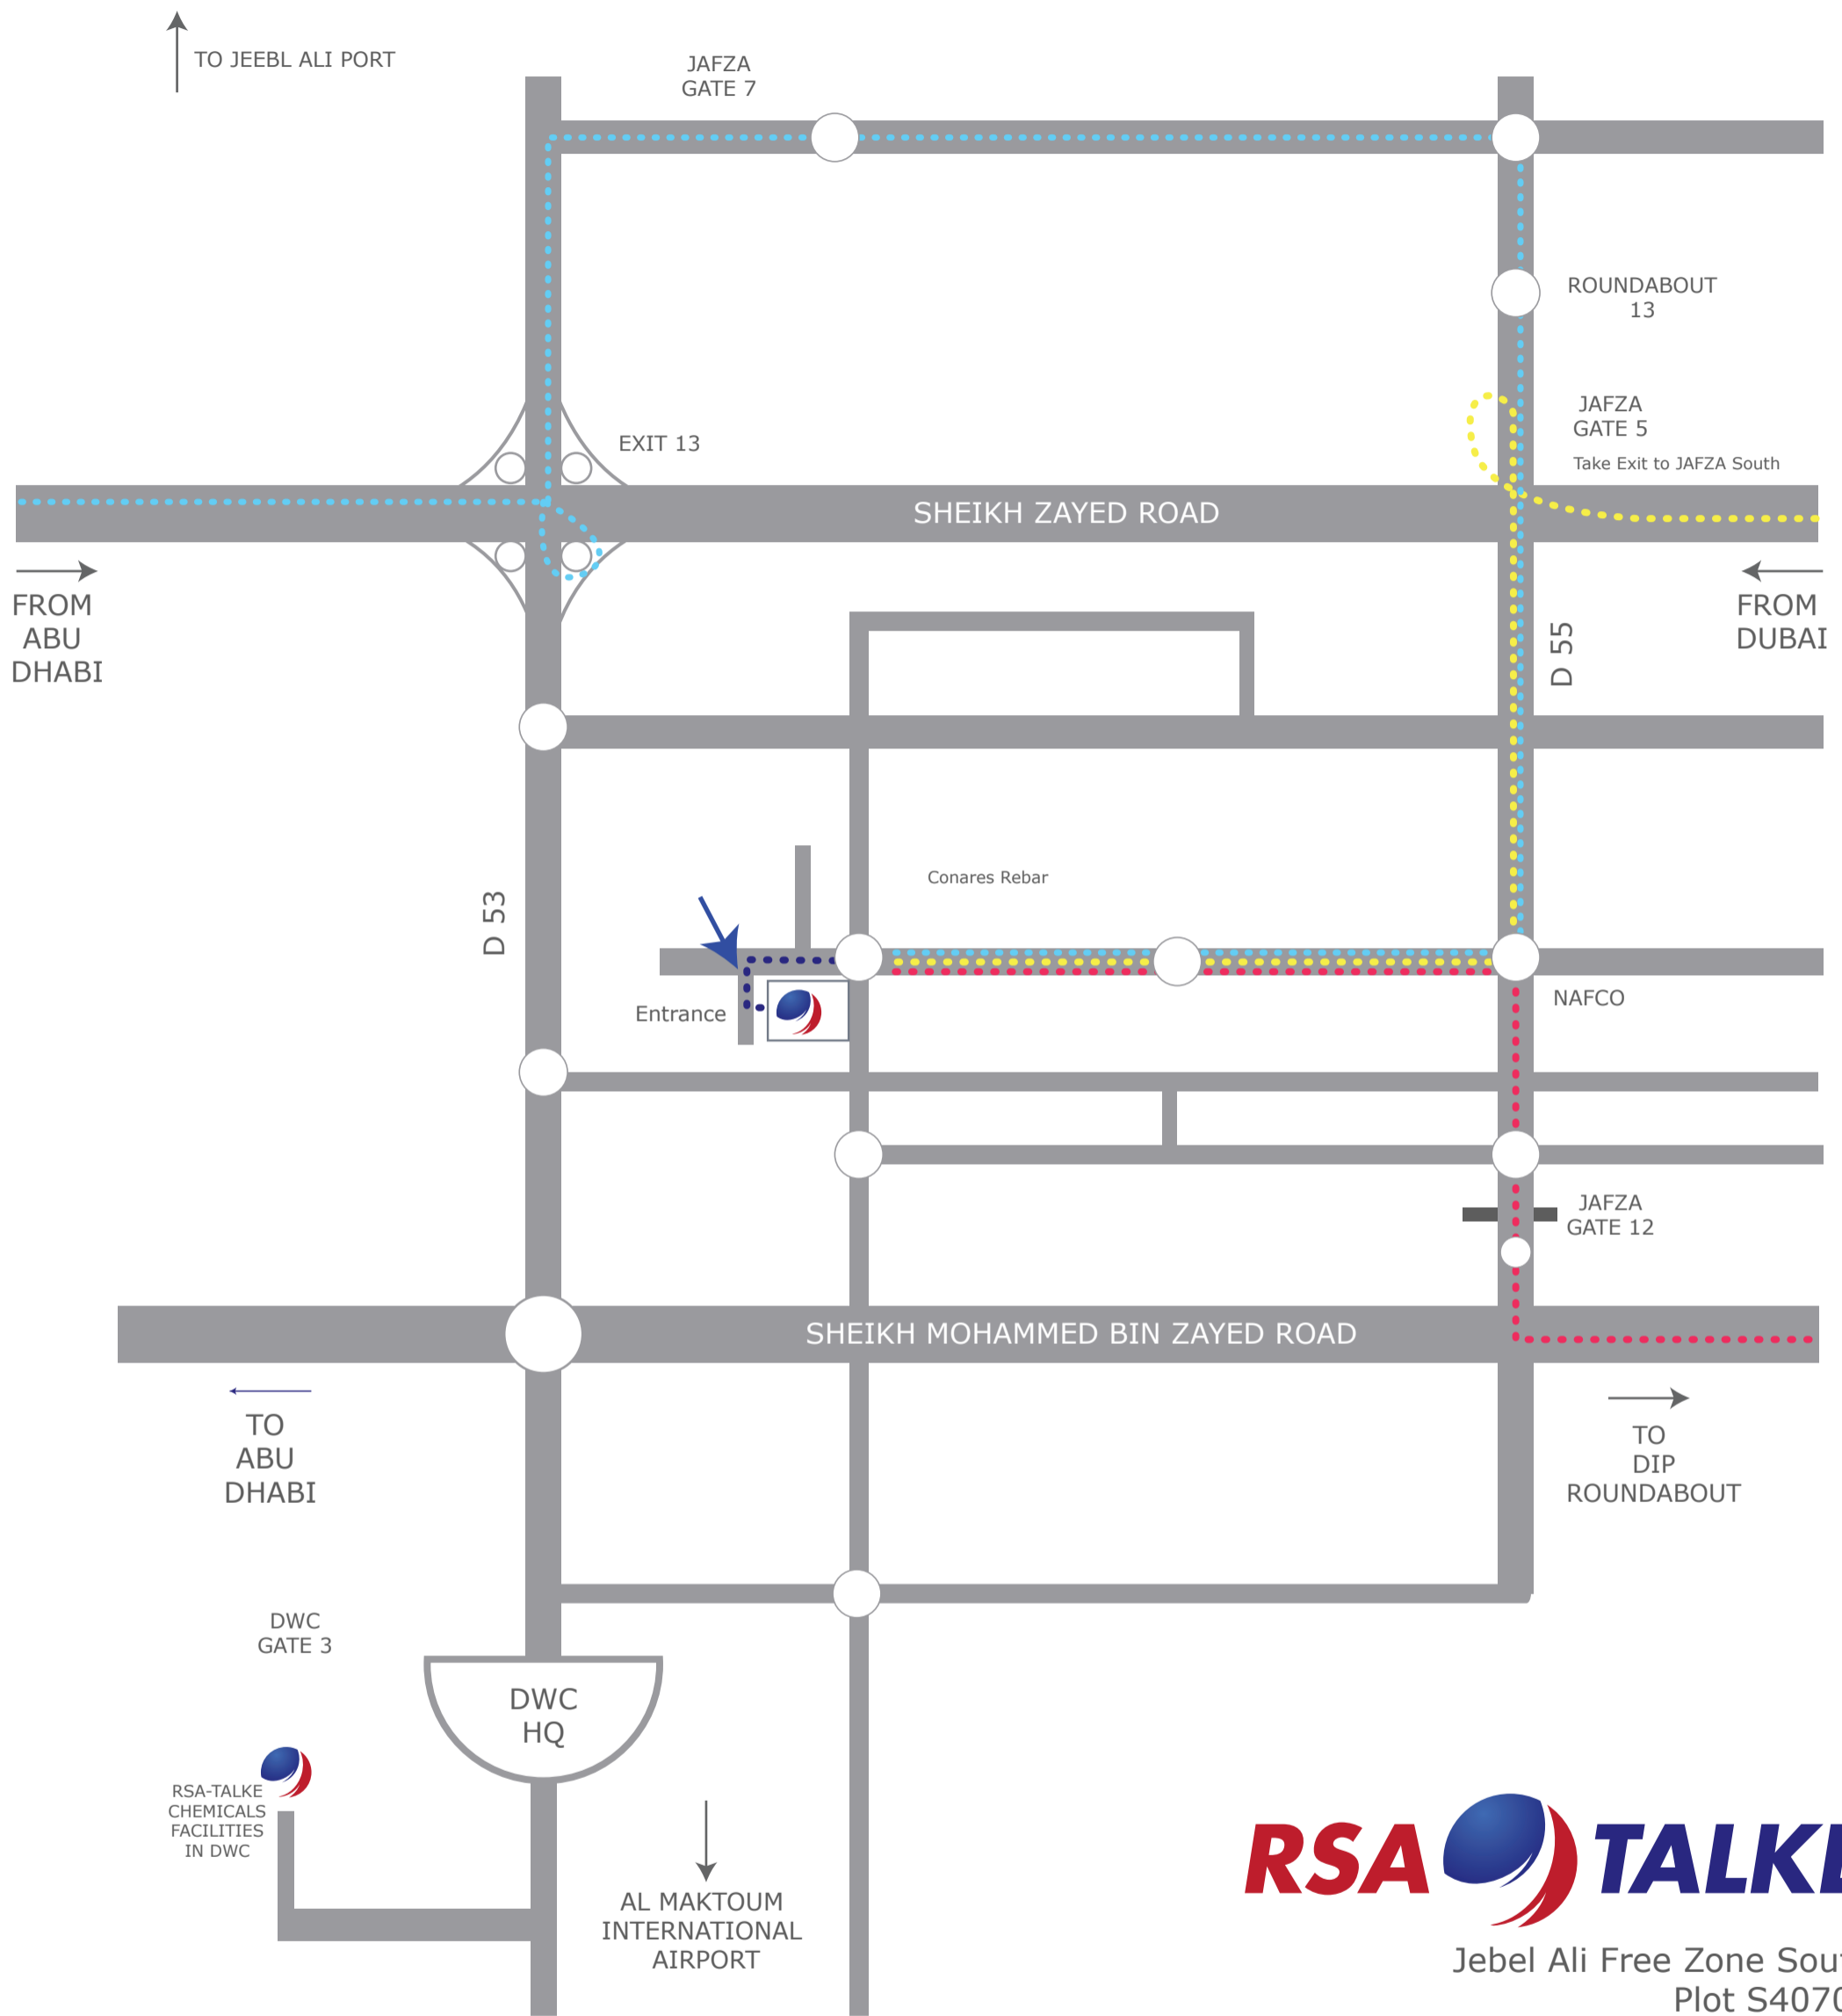

RSA-TALKE INTEGRATED CHEMICAL LOGISTICS HUB JEBEL ALI FREE ZONE

Jebel Ali Free Zone South
Plot S40701
Tel: 055-448-3360

- From Dubai:**
- Sheikh Zayed Road - E11** Take JAFZA Gate 5 and follow the exit to JAFZA South. At the 1st roundabout (NAFCO can be seen) take a right. After the 2nd roundabout, take the 1st left.
 - Sheikh Mohammed Bin Zayed Road - E311** Take JAFZA Gate 12. At the 2nd roundabout (NAFCO can be seen) take a left. After the 2nd roundabout, take the 1st left.
- From Abu Dhabi:**
- Sheikh Zayed Road - E11** Take Exit 13 towards Jebel Ali Port. Take the first right to go through Gate 7. After crossing "Roundabout 8" go straight and make a right at "Roundabout 7". At the 2nd roundabout (NAFCO can be seen) take a right. After the 2nd roundabout, take the 1st left.