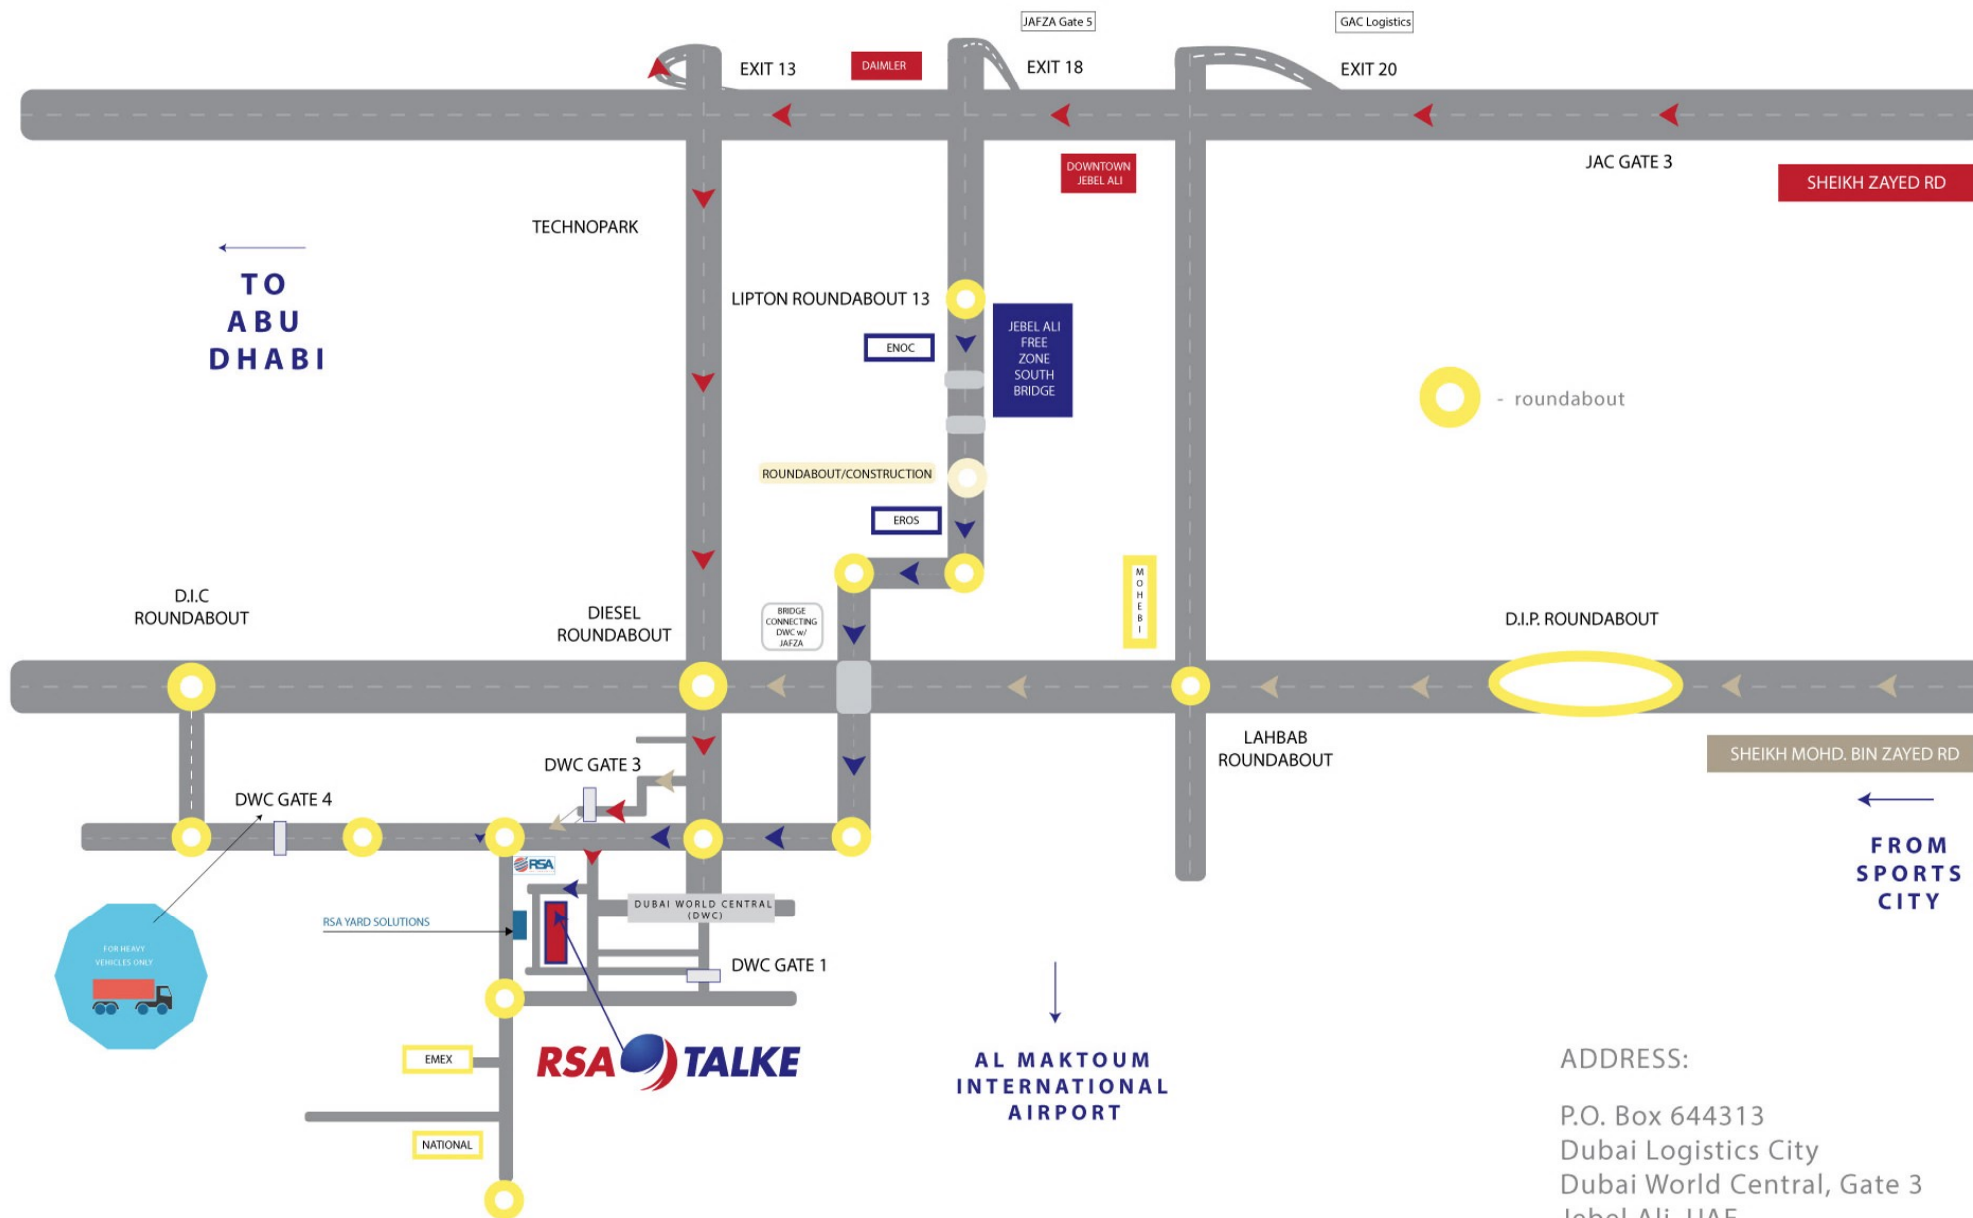

**From Sheikh Zayed Road:** ▶

- After crossing Downtown Jebel Ali on your left and Daimler on your right, stay on the last lane and take Exit 13 which leads to the flyover going to DWC/Maktoum Airport
- Proceed straight for approximately 4km. You will reach the Diesel Roundabout; Go straight towards DWC HQ
- Take the 2nd right to get to DWC Gate 3
- Take a U-turn at the roundabout soon after crossing Gate 3, and make the first right. Take the next right to approach RSA-TALKE.

\*ON YOUR RETURN, PLEASE EXIT THROUGH DWC GATE 1 SHOWN BELOW

**From Jebel Ali Free Zone South Zone:**

- From the Lipton Roundabout 13 (ENOC petrol station on your RHS) proceed straight over the Jebel Ali South Zone Bridge
- Once you cross the bridge you will see a roundabout under construction. Go straight.
- At the following roundabout take a right (Eros on RHS).
- You will reach another roundabout. Take a left, leading to a bridge.
- After crossing the bridge you will get another roundabout. Go right.
- Proceed straight and make a U-turn at the second roundabout. Take the first right and the first right again to approach RSA-TALKE.

\*ON YOUR RETURN, PLEASE EXIT THROUGH DWC GATE 1 SHOWN BELOW

**From Sheikh Mohd. Bin Zayed Road:** ▶

- From the large oval-shaped D.I.P. roundabout proceed straight towards Abu Dhabi
- On reaching the next (Lahbab) roundabout continue straight
- You will reach Diesel Roundabout. Make a left here
- Proceed straight and take the 2nd right to get to DWC Gate 3
- Take a U-turn at the roundabout soon after crossing Gate 3, and make the first right. Take the next right to approach RSA-TALKE.

\*ON YOUR RETURN, PLEASE EXIT THROUGH DWC GATE 1 SHOWN BELOW

ADDRESS:  
 P.O. Box 644313  
 Dubai Logistics City  
 Dubai World Central, Gate 3  
 Jebel Ali, UAE